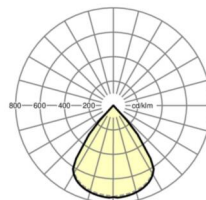

CHARACTERISTICS

Order number	60605034170
EAN number	4020863419418
Commodity code	94051190
Certification mark	IP 20, Protection class I, VDU 65°<100, F, Indoor, CE
Impact resistance (IK rating)	IK02
Ambient temperatur	ta 25°C
Warranty period	5 years
State funding programs	BEG - Federal funding for efficient buildings (valid only for Germany)

ELECTRICAL ENGINEERING

Controller	Electronic driver (1 pcs.)
System output	26W
Mains voltage	230V/50Hz
Circuit breakers (inrush current)	21 pieces/B10, 34 pieces/B16, 35 pieces/C10, 57 pieces/C16
Energy efficiency class/light source	C

LIGHTING TECHNOLOGY

Placement	LED, Colour rendering/Light colour CRI ≥ 80 / 3000K
Colour tolerance (MacAdam)	3SDCM
Photobiological safety (Luminaire)	RG1
Nominal luminous flux	3567lm
LED service life	50000h L80/B10 (Tq 25°C)
Luminaire luminous efficiency	136lm/W
UGR lat./long.	18.1 / 18.0

MECHANICS

Housing colour	traffic white RAL 9016
Dimensions (LxWxH/DxH)	1411mm x 51mm x 81mm
Weight (net)	3.5kg
Cable entry KE (X/Y)	0mm/0mm
Type of installation	Ceiling-mounted single installation

Dimensions

L	1411 mm	Length
B	51 mm	Width
H	81 mm	Height
A1	900 mm	Mounting distance single mounting
X	0 mm	Distance cable infeed to the center of the luminaire on the X-axis
Y	0 mm	Distance cable infeed to the center of the luminaire on the Y-axis

DEEP-LINK

<https://www.regiolux.de/en/article/60605034170>